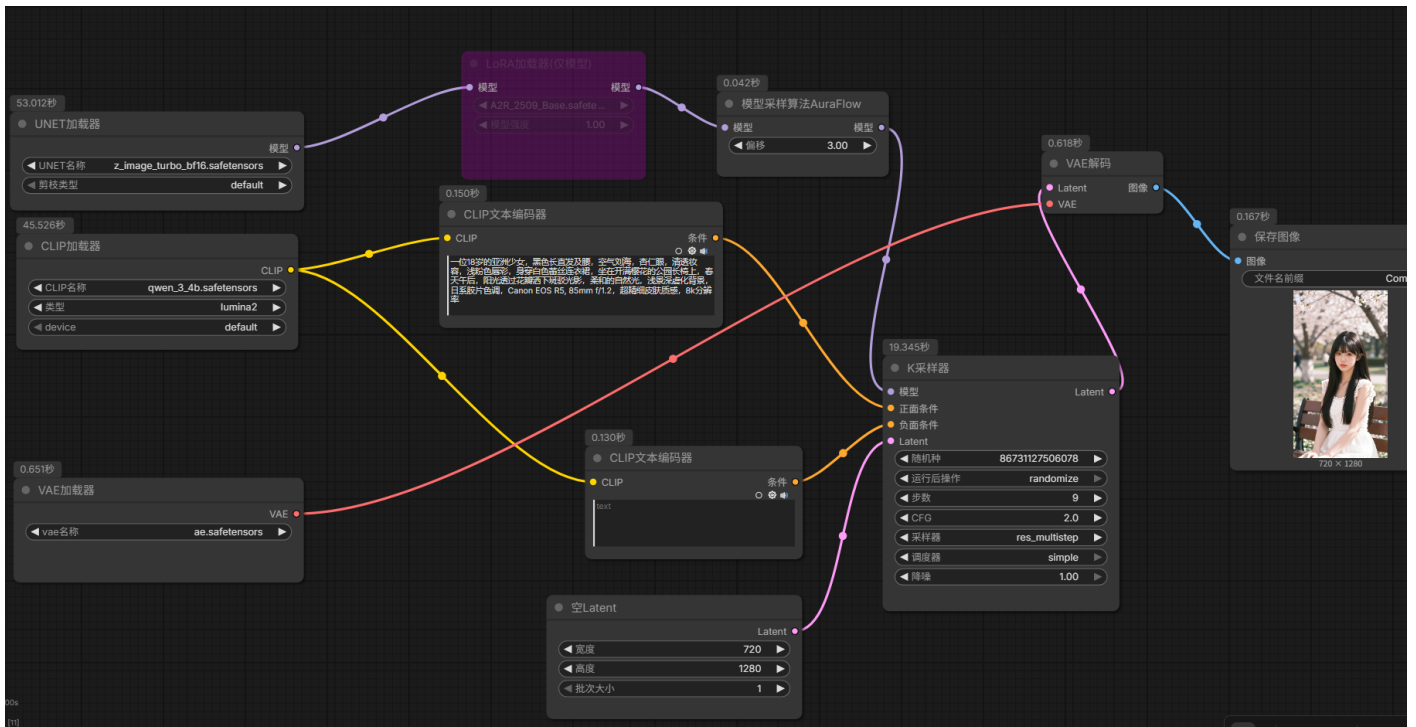

comfyui

wan-image z-image

Qwen-image PPT

Z-image

Wan-image

z_image

- UNET
- CLIP
- VAE
- LORA
-
- CLIP
- CLIP
- K
- VAE
- /

-

qwen-image

- UNET
- CLIP
- VAE
- LORA
-
- CLIP
- CLIP
- K
- VAE
-

18 Canon EOS R5

-

Checkpoint

- Checkpoint
- CLIP
- CLIP

- Latent
- K
- VAE
- /

Qwen-Image

RunningHub AI生成

Wan-Image

☐☐☐ #26

☐☐☐☐☐ 30 ☐☐ 2026 14:14:42

☐☐☐☐☐ 9 ☐☐ 2026 11:41:37