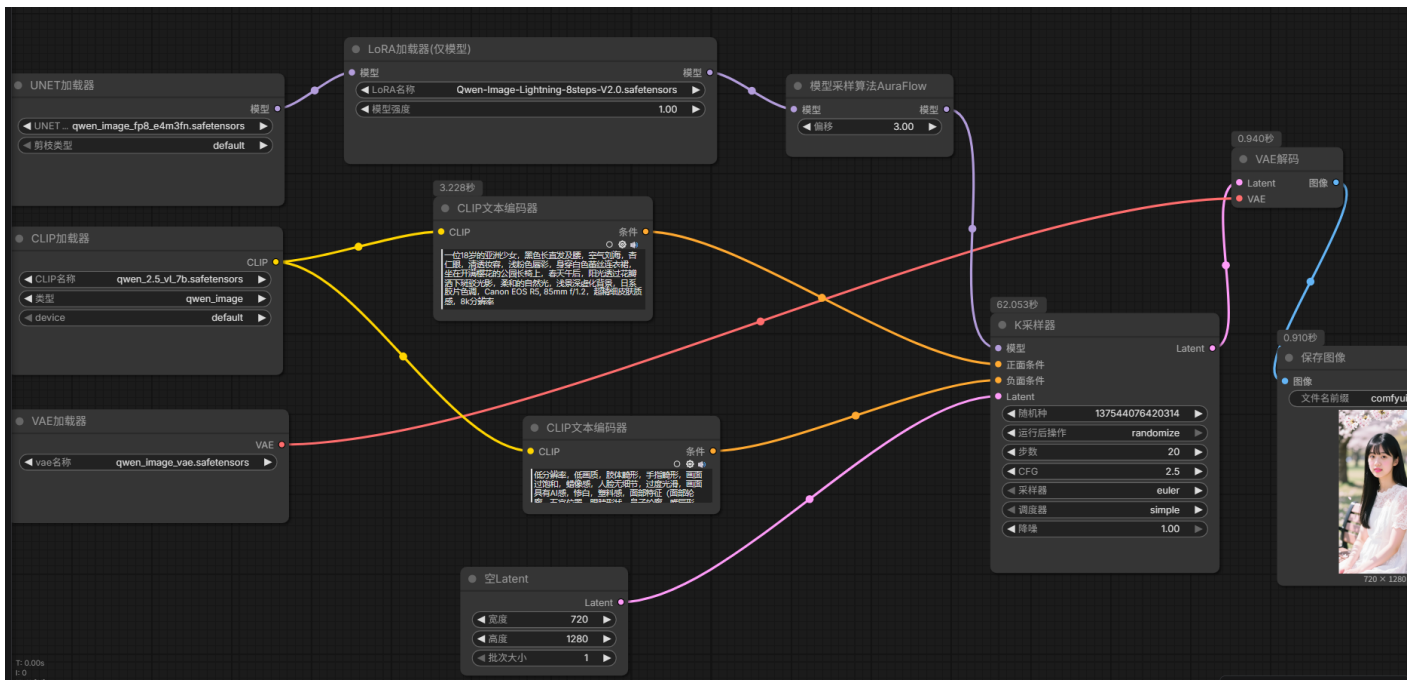

comfyui

wan-image z-image

Qwen-image PPT

Z-image

Wan-image

z_image

- UNET
- CLIP
- VAE
- LORA
-
- CLIP
- CLIP
- K
- VAE
- /

-

qwen-image

- UNET
- CLIP
- VAE
- LORA
-
- CLIP
- CLIP
- K
- VAE
-

18 Canon EOS R5

-

Checkpoint

- Checkpoint
- CLIP
- CLIP

- Latent
- K
- VAE
- /

Qwen-Image

RunningHub AI生成

Wan-Image

☐☐☐ #26

☐☐☐☐☐ 30 ☐☐ 2026 14:14:42

☐☐☐☐☐ 9 ☐☐ 2026 11:41:37